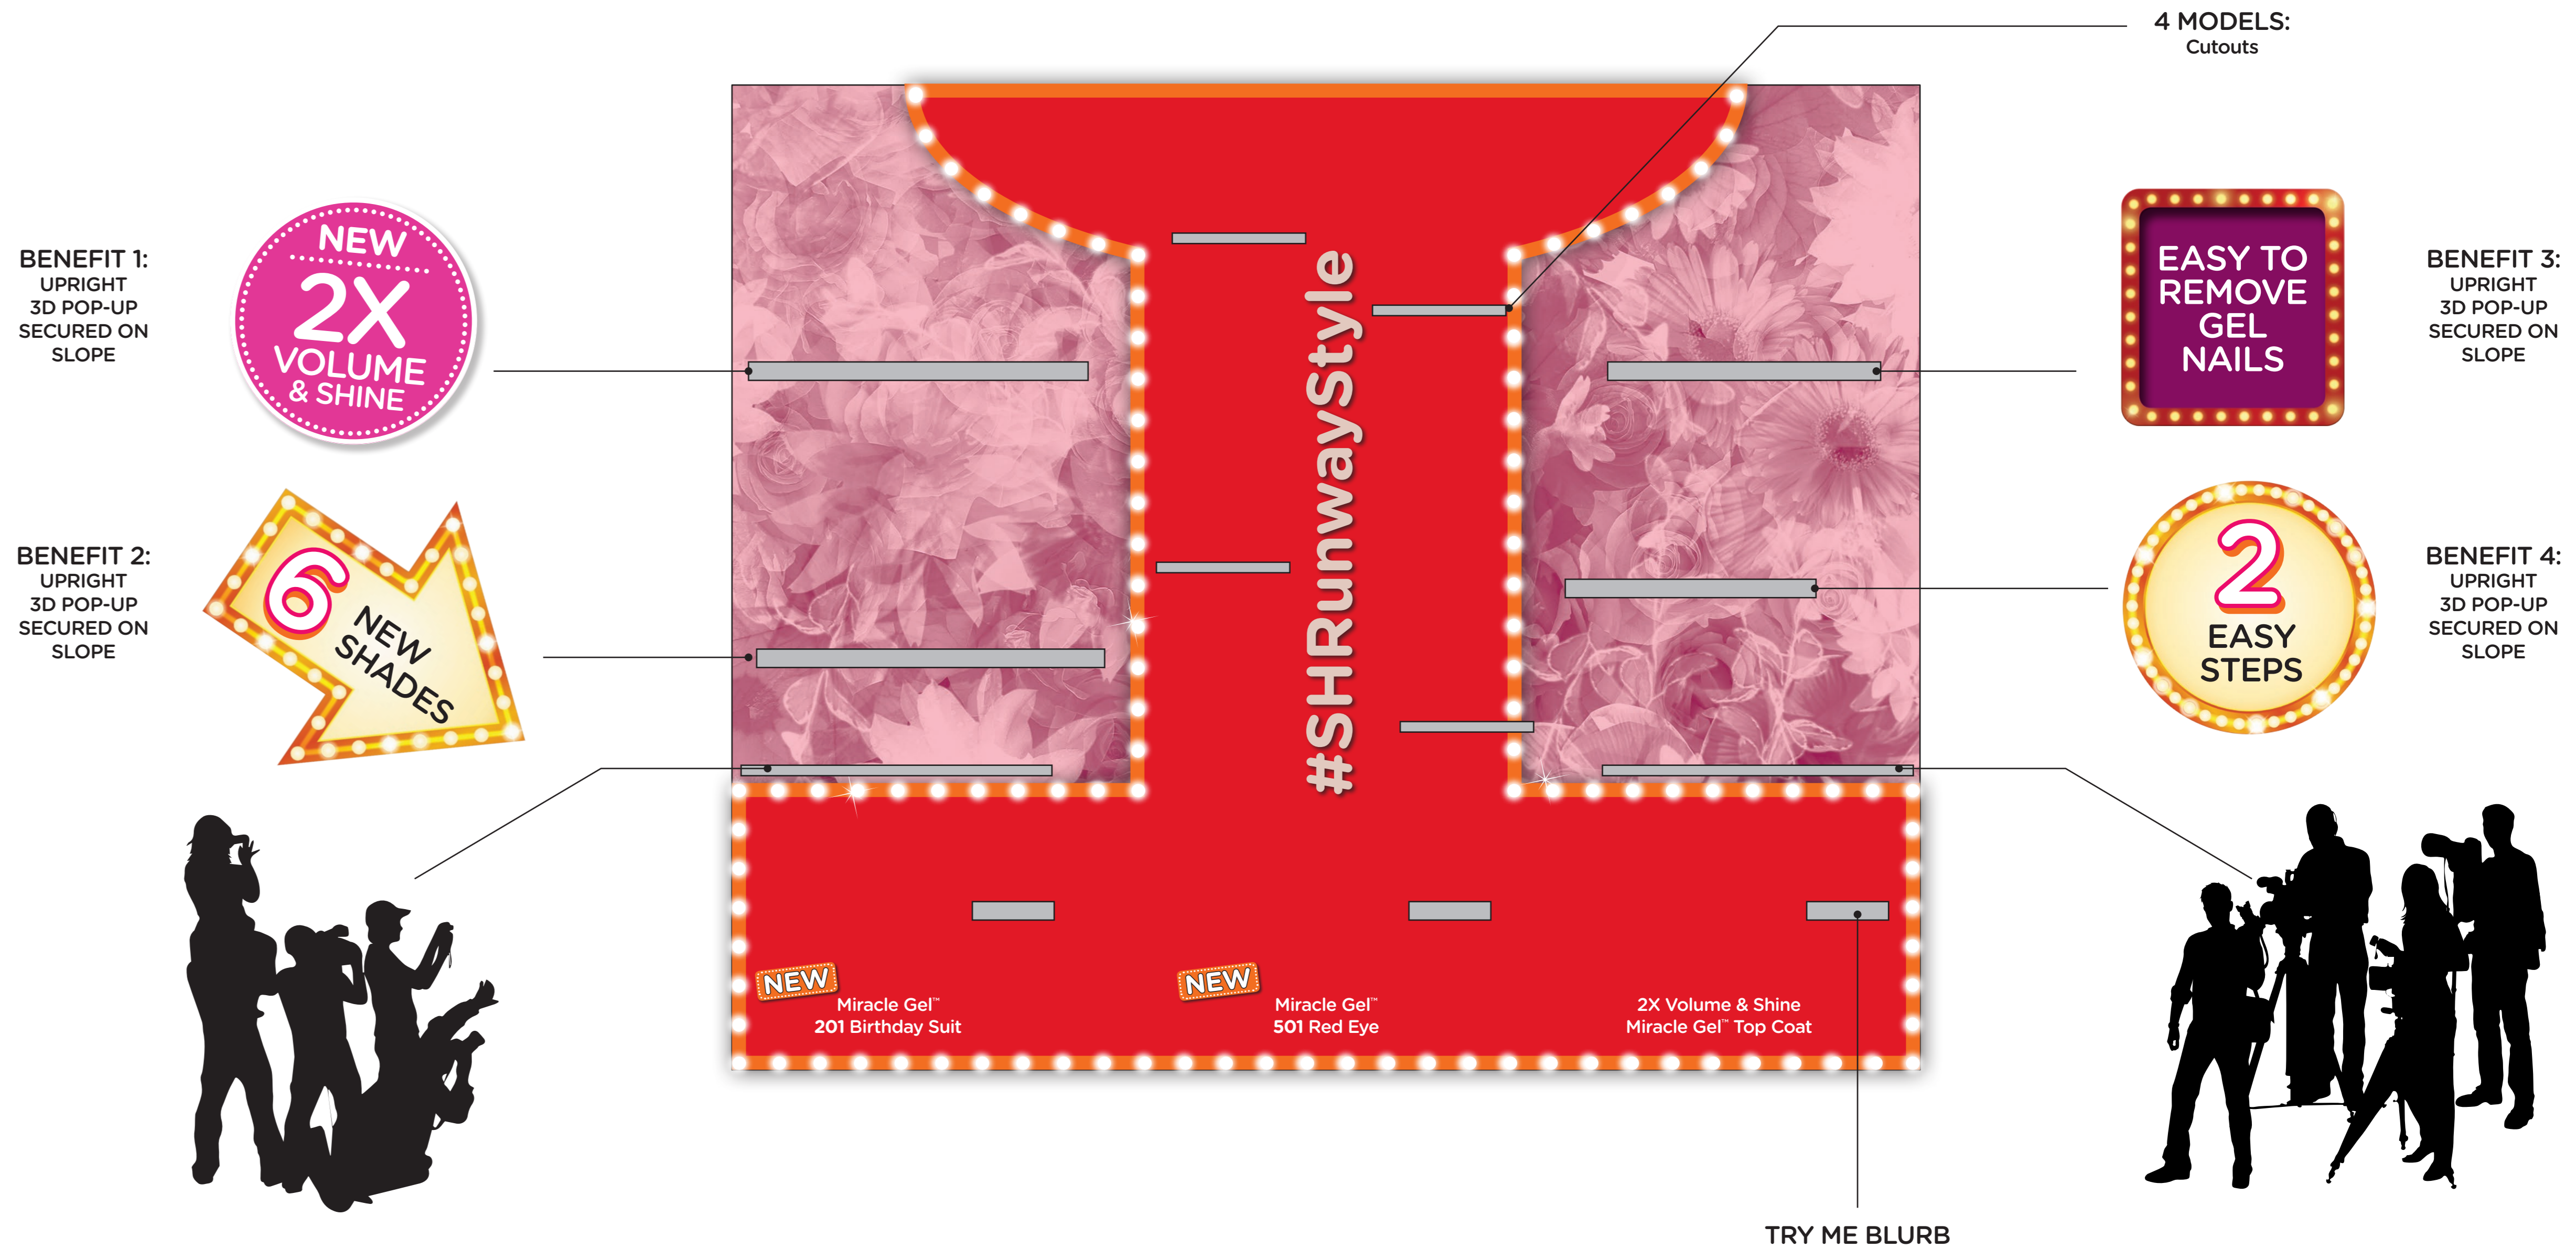

275mm

**COMPLETE YOUR LOOK WITH
SPRING / SUMMER 2017
TRENDIEST
Shades**

**SPRING / SUMMER 2017
COLLECTION**

MIRACLE GEL™
Easy to remove Gel Nails + 2 Easy Steps

30mm

48mm

NEW LIMITED EDITION MIRACLE GEL™ **SAVE 50%**

NAIL POLISH REMOVER **\$6.00**

73mm

TESTER BAY (SLOPE) - FRONT VIEW

TESTER BAY (SLOPE) - TOP VIEW

1270mm

237mm